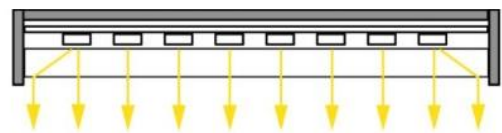

- Philips Lumileds Technology
 - Bigger lens 13.5mm diameter of LED chips
 - Higher efficient performance
 - LED distributed evenly for constant smooth illumination
- Easier Installation
 - 4-Pin driver optional
 - Minimize cable usage, much easier for installation

Power	Size	LED chip	CCT	CRI	Lumen	Beam Angle	Cover	Warranty
36W	595*595*38	2835	4000K	>83Ra	3600 lm	≥110°	Frosted	5 YEARS

Comparison Between Back-lit & Edge-lit

- No LGP, never turn yellow! Better UV resistance. Good & Even heat dissipation on every point
- More even light distribution, higher luminous efficiency
- Higher efficiency and more economical
- UGR less than 19

Edge-LIT

Back-LIT

Light Distribution Diagram

C Plain Distribution Diagram

Please contact us at customerservice@seelight.co.uk for any further information or call us on 01908 313 083.