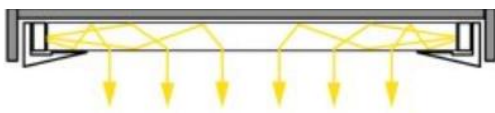

Power	Size	LED chip	CCT	CRI	Lumen	Beam Angle	Cover	Warranty
36W	595*595*38	2835	4000K	>83Ra	3600 lm	≥110°	Frosted	5 YEARS

Comparison Between Back-lit & Edge-lit

- No LGP, never turn yellow! Better UV resistance. Good & Even heat dissipation on every point
- More even light distribution, higher luminous efficiency
- Higher efficiency and more economical
- UGR less than 19

Edge-LIT