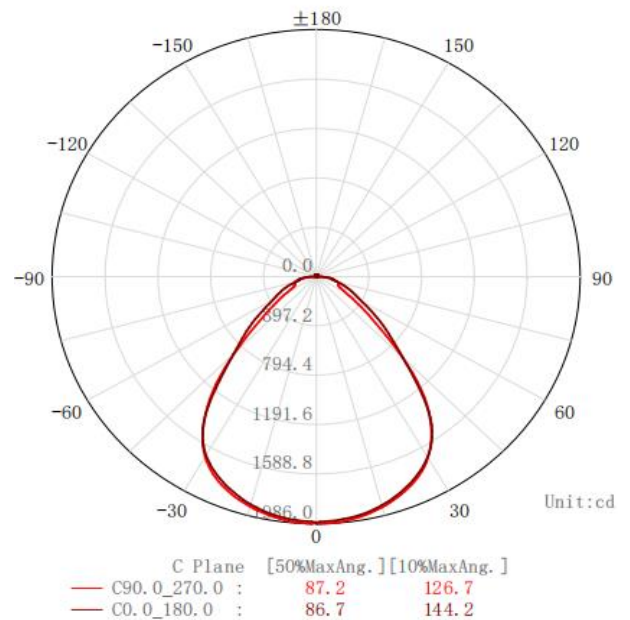

Power	Size	LED chip	CCT	CRI	Lumen	Beam Angle	Cover	Warranty
36W	595*595*38	2835	4000K	>83Ra	3600 lm	≥110°	Frosted	5 YEARS

Comparison Between Back-lit & Edge-lit

- No LGP, never turn yellow! Better UV resistance. Good & Even heat dissipation on every point
- More even light distribution, higher luminous efficiency
- Higher efficiency and more economical
- UGR less than 19

Edge-LIT

Back-LIT

Light Distribution Diagram

C Plain Distribution Diagram

Please contact us at customerservice@seelight.co.uk for any further information or call us on 01908 313 083.