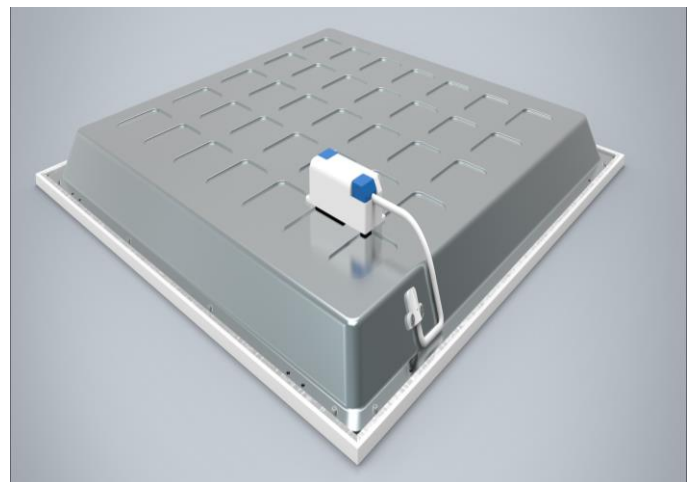

LED Excel Panel Light – 5 YEAR WARRANTY - ESP3610

Product Specification

- Aluminium frame + Galvanized plate
- Mitsubishi PC cover (Pro version), PS cover (TOP version)
- NO LGP, never turn yellow, flickering free, high uniform of light distribution
- IP20, IK04, UGR<19, 100lm/W
- Philips Lumileds Technology ~ Colour: 4000k
- Minimum 50,000hrs lifespan
- Ceiling / suspending / surface mounted / recessed installation

Product Structure

- Premium Aluminum frame
 - Does not easily deform
 - Press-down design
 - Solid with cover
- Mitsubishi PC cover/PS:
 - Pass anti-UV test
 - No color change - 10 years
- Galvanized plate
 - Improved durability

- Philips Lumileds Technology
 - Bigger lens 13.5mm diameter of LED chips
 - Higher efficient performance
 - LED distributed evenly for constant smooth illumination
- Easier Installation
 - 4-Pin driver optional
 - Minimize cable usage, much easier for installation

Power	Size	LED chip	CCT	CRI	Lumen	Beam Angle	Cover	Warranty
36W	595*595*38	2835	4000K	>83Ra	3600 lm	≥110°	Frosted	5 YEARS

Comparison Between Back-lit & Edge-lit

- No LGP, never turn yellow! Better UV resistance. Good & Even heat dissipation on every point
- More even light distribution, higher luminous efficiency
- Higher efficiency and more economical
- UGR less than 19