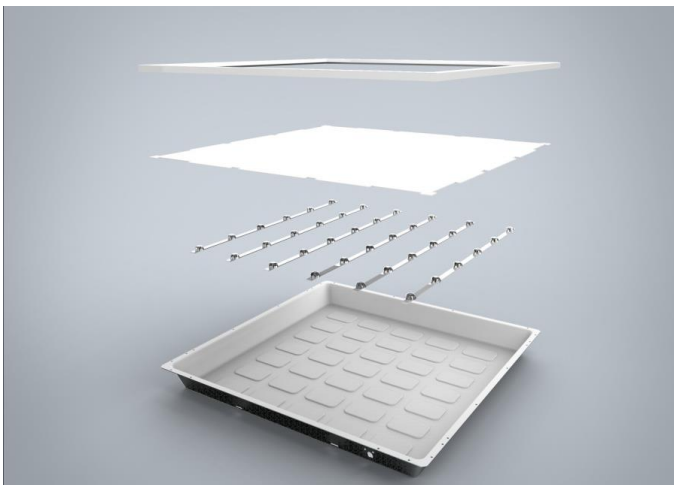

LED Excel Panel Light – 5 YEAR WARRANTY - ESP3610

Product Specification

- Aluminium frame + Galvanized plate
- Mitsubishi PC cover (Pro version), PS cover (TOP version)
- NO LGP, never turn yellow, flickering free, high uniform of light distribution
- IP20, IK04, UGR<19, 100lm/W
- Philips Lumileds Technology ~ Colour: 4000k
- Minimum 50,000hrs lifespan
- Ceiling / suspending / surface mounted / recessed installation

Product Structure

- Premium Aluminum frame
 - Does not easily deform
 - Press-down design
 - Solid with cover
- Mitsubishi PC cover/PS:
 - Pass anti-UV test
 - No color change - 10 years
- Galvanized plate
 - Improved durability

- Philips Lumileds Technology
 - Bigger lens 13.5mm diameter of LED chips
 - Higher efficient performance
 - LED distributed evenly for constant smooth illumination
- Easier Installation
 - 4-Pin driver optional
 - Minimize cable usage, much easier for installation

Power	Size	LED chip	CCT	CRI	Lumen	Beam Angle	Cover	Warranty
36W	595*595*38	2835	4000K	>83Ra	3600 lm	≥110°	Frosted	5 YEARS

Comparison Between Back-lit & Edge-lit

- No LGP, never turn yellow! Better UV resistance. Good & Even heat dissipation on every point
- More even light distribution, higher luminous efficiency
- Higher efficiency and more economical
- UGR less than 19