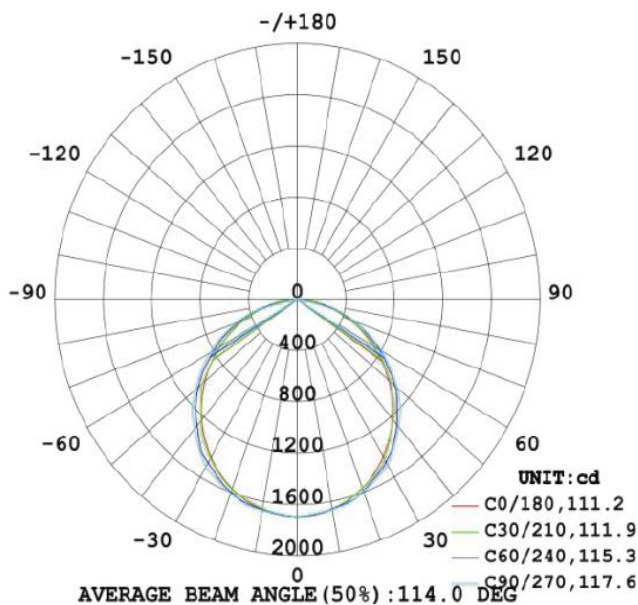

Light Distribution Diagram