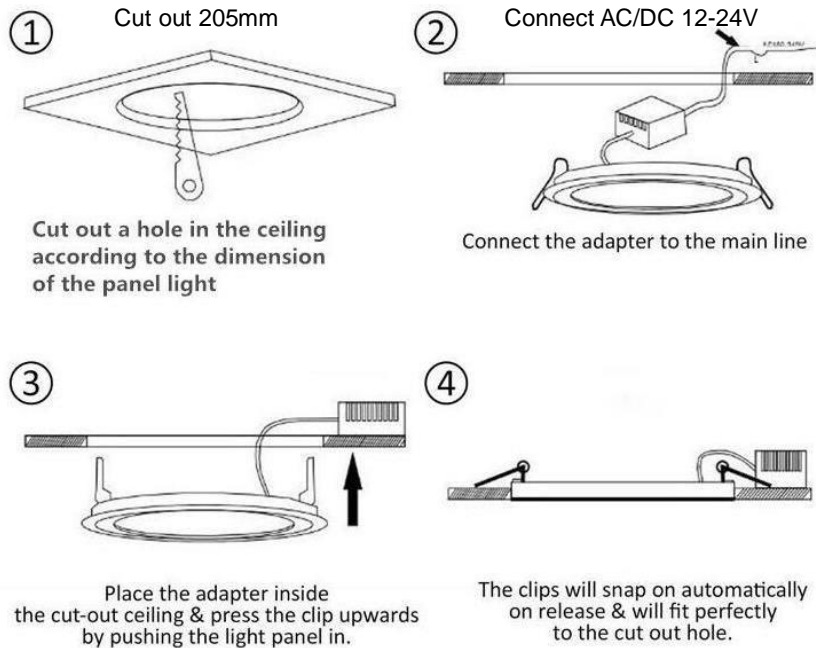

Operational Notes

Warning

- This product must be installed by a licensed electrical contractor strictly following local wiring regulations.
- Avoid touching the LEDs.
- Please contact qualified service personnel to install to avoid the possibility of injury or product failure.
- The light source of this luminaire is not replaceable; when the light source reaches its end of life, the whole luminaire needs replacing. However, you can recycle the components at your local recycling facilities.
- Suitable for use in environments where an accumulation of conductive dust on the luminaire could happen.
- Please keep this manual for future reference.
- The product is a class 2 luminaire

Installation manual: Build-in Recessed

Maintenance:

- Please clean the luminaire with a soft, dry or slightly damp cloth every six months.
- Do not use any volatile, corrosive liquid (e.g. thinner) to wipe the luminaire.