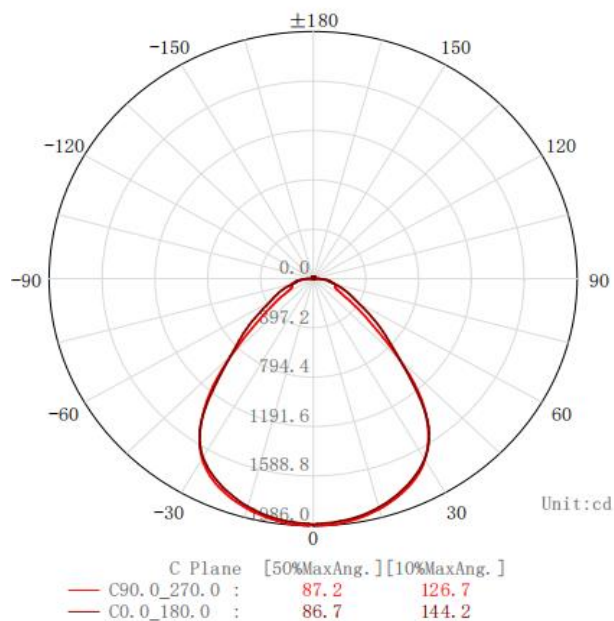

- Philips Lumileds Technology
 - Bigger lens 13.5mm diameter of LED chips
 - Higher efficient performance
 - LED distributed evenly for constant smooth illumination
- Easier Installation
 - 4-Pin driver optional
 - Minimize cable usage, much easier for installation

Power	Size	LED chip	CCT	CRI	Lumen	Beam Angle	Cover	Warranty
36W	595*595*38	2835	4000K	>83Ra	3600 lm	≥110°	Frosted	5 YEARS

Comparison Between Back-lit & Edge-lit

- No LGP, never turn yellow! Better UV resistance. Good & Even heat dissipation on every point
- More even light distribution, higher luminous efficiency
- Higher efficiency and more economical
- UGR less than 19

Edge-LIT

Back-LIT

Light Distribution Diagram

C Plain Distribution Diagram

Please contact us at customerservice@seelight.co.uk for any further information or call us on 01908 313 083.