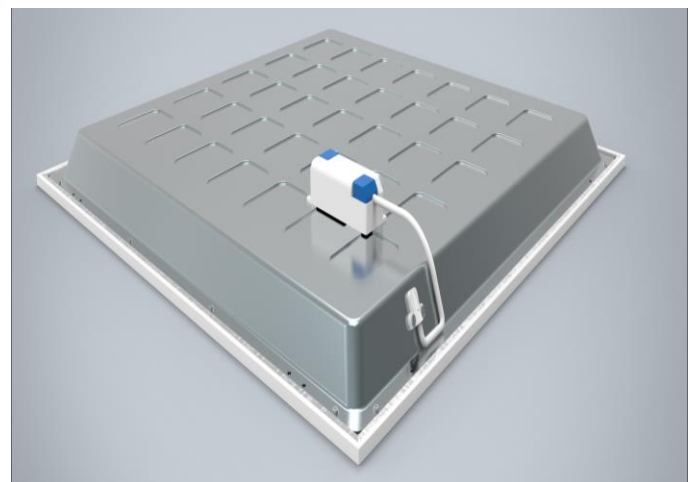

LED Excel Panel Light – 5 YEAR WARRANTY- ESP3610

Product Specification

- Aluminium frame + Galvanized plate
- Mitsubishi PC cover (Pro version), PS cover (TOP version)
- NO LGP, never turn yellow, flickering free, high uniform of light distribution
- IP20, IK04, UGR<19, 100lm/W
- Philips Lumileds Technology ~ Colour: 4000k
- Minimum 50,000hrs lifespan
- Ceiling / suspending / surface mounted / recessed installation

Product Structure

- Premium Aluminum frame
 - Does not easily deform
 - Press-down design
 - Solid with cover
- Mitsubishi PC cover/PS:
 - Pass anti-UV test
 - No color change - 10 years
- Galvanized plate
 - Improved durability

- Philips Lumileds Technology
 - Bigger lens 13.5mm diameter of LED chips
 - Higher efficient performance
 - LED distributed evenly for constant smooth illumination
- Easier Installation
 - 4-Pin driver optional
 - Minimize cable usage, much easier for installation

Power	Size	LED chip	CCT	CRI	Lumen	Beam Angle	Cover	Warranty
36W	595*595*38	2835	4000K	>83Ra	3600 lm	≥110°	Frosted	5 YEARS

Comparison Between Back-lit & Edge-lit

- No LGP, never turn yellow! Better UV resistance. Good & Even heat dissipation on every point
- More even light distribution, higher luminous efficiency
- Higher efficiency and more economical
- UGR less than 19