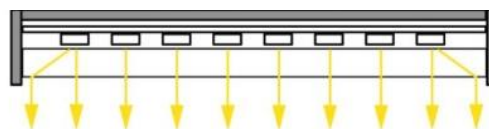

Back-LIT

Light Distribution Diagram