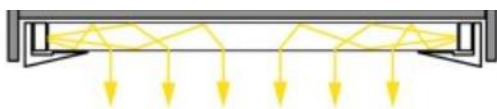

Power	Size	LED chip	CCT	CRI	Lumen	Beam Angle	Cover	Warranty
36W	595*595*38	2835	4000K	>83Ra	3600 lm	≥110°	Frosted	5 YEARS

Comparison Between Back-lit & Edge-lit

- No LGP, never turn yellow! Better UV resistance. Good & Even heat dissipation on every point
- More even light distribution, higher luminous efficiency
- Higher efficiency and more economical
- UGR less than 19

Edge-LIT