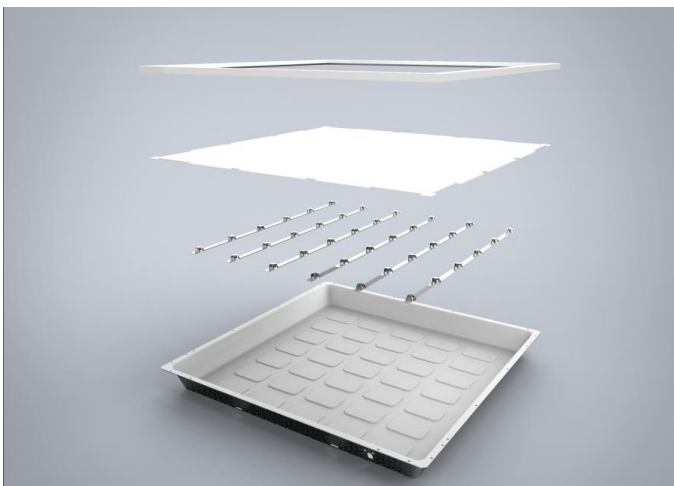

LED Excel Panel Light – 5 YEAR WARRANTY- ESP3610

Product Specification

- Aluminium frame + Galvanized plate
- Mitsubishi PC cover (Pro version), PS cover (TOP version)
- NO LGP, never turn yellow, flickering free, high uniform of light distribution
- IP20, IK04, UGR<19, 100lm/W
- Philips Lumileds Technology ~ Colour: 4000k
- Minimum 50,000hrs lifespan
- Ceiling / suspending / surface mounted / recessed installation

Product Structure

- Premium Aluminum frame
 - Does not easily deform
 - Press-down design
 - Solid with cover
- Mitsubishi PC cover/PS:
 - Pass anti-UV test
 - No color change - 10 years
- Galvanized plate
 - Improved durability

- Philips Lumileds Technology
 - Bigger lens 13.5mm diameter of LED chips
 - Higher efficient performance
 - LED distributed evenly for constant smooth illumination
- Easier Installation
 - 4-Pin driver optional
 - Minimize cable usage, much easier for installation

Power	Size	LED chip	CCT	CRI	Lumen	Beam Angle	Cover	Warranty
36W	595*595*38	2835	4000K	>83Ra	3600 lm	≥110°	Frosted	5 YEARS

Comparison Between Back-lit & Edge-lit

- No LGP, never turn yellow! Better UV resistance. Good & Even heat dissipation on every point
- More even light distribution, higher luminous efficiency
- Higher efficiency and more economical
- UGR less than 19