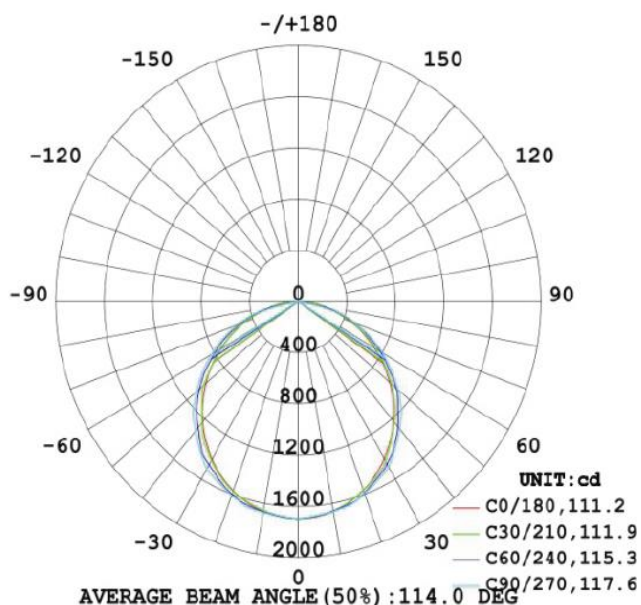

Power	Size	LED chip	CCT	CRI	Lumen	Beam Angle	Cover	Warranty
36W	595*595*38	2835	4000K	>83Ra	3600 lm	≥110°	Frosted	5 YEARS

Comparison Between Back-lit & Edge-lit

- No LGP, never turn yellow! Better UV resistance. Good & Even heat dissipation on every point
- More even light distribution, higher luminous efficiency
- Higher efficiency and more economical
- UGR less than 19

Edge-LIT

Back-LIT

Light Distribution Diagram

Please contact us at customerservice@seelight.co.uk for any further information or call us on 01908 313 083.